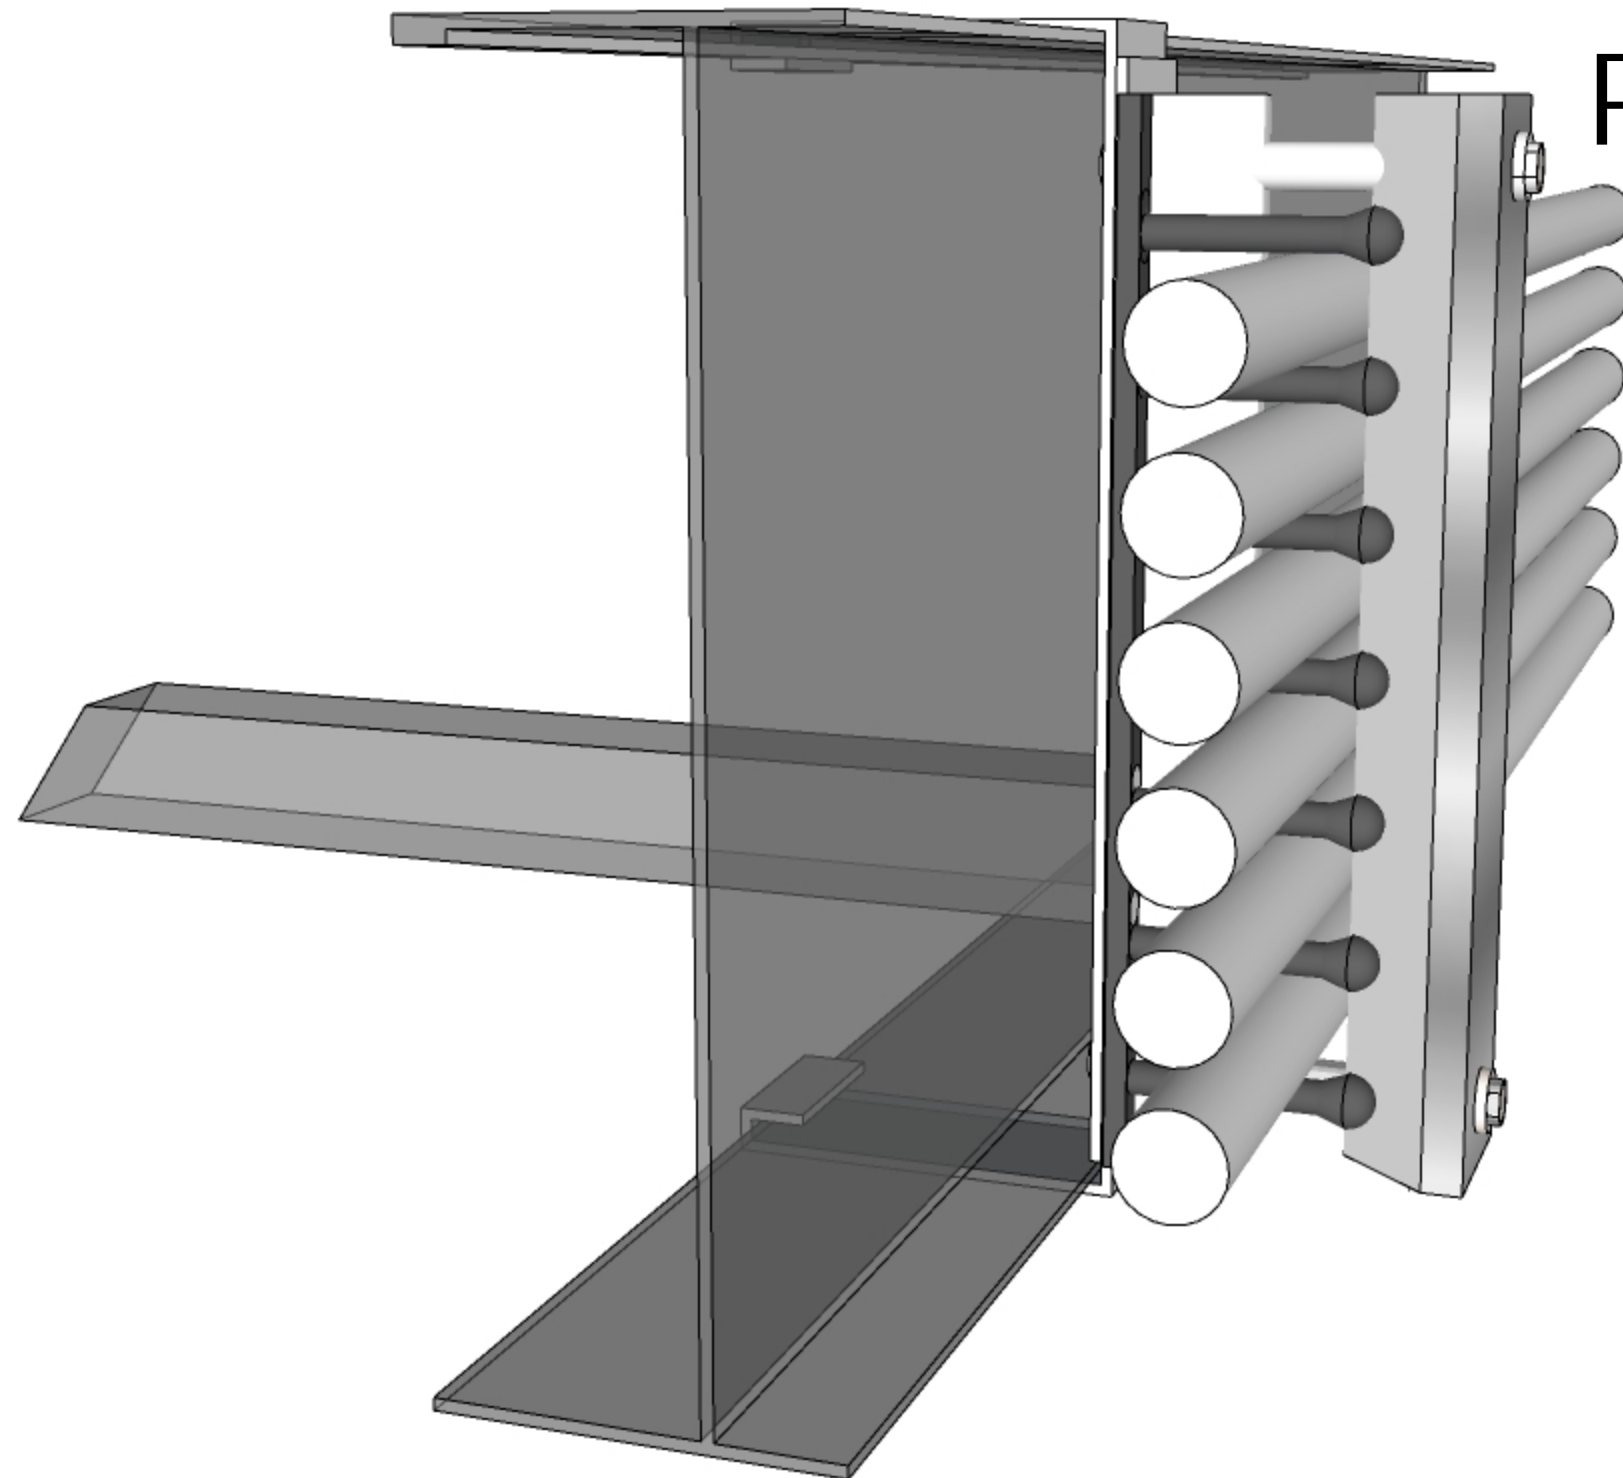

T-SEP Assembly

PTCB6000-46NM

T-SEP Configuration:
PTCB-6000 Configuration
9/16" Dia. Tubing
6 Tubes
5 11/16" Assembly I.D.
1 15/16" Assembly Height
2 Hardware Access Holes