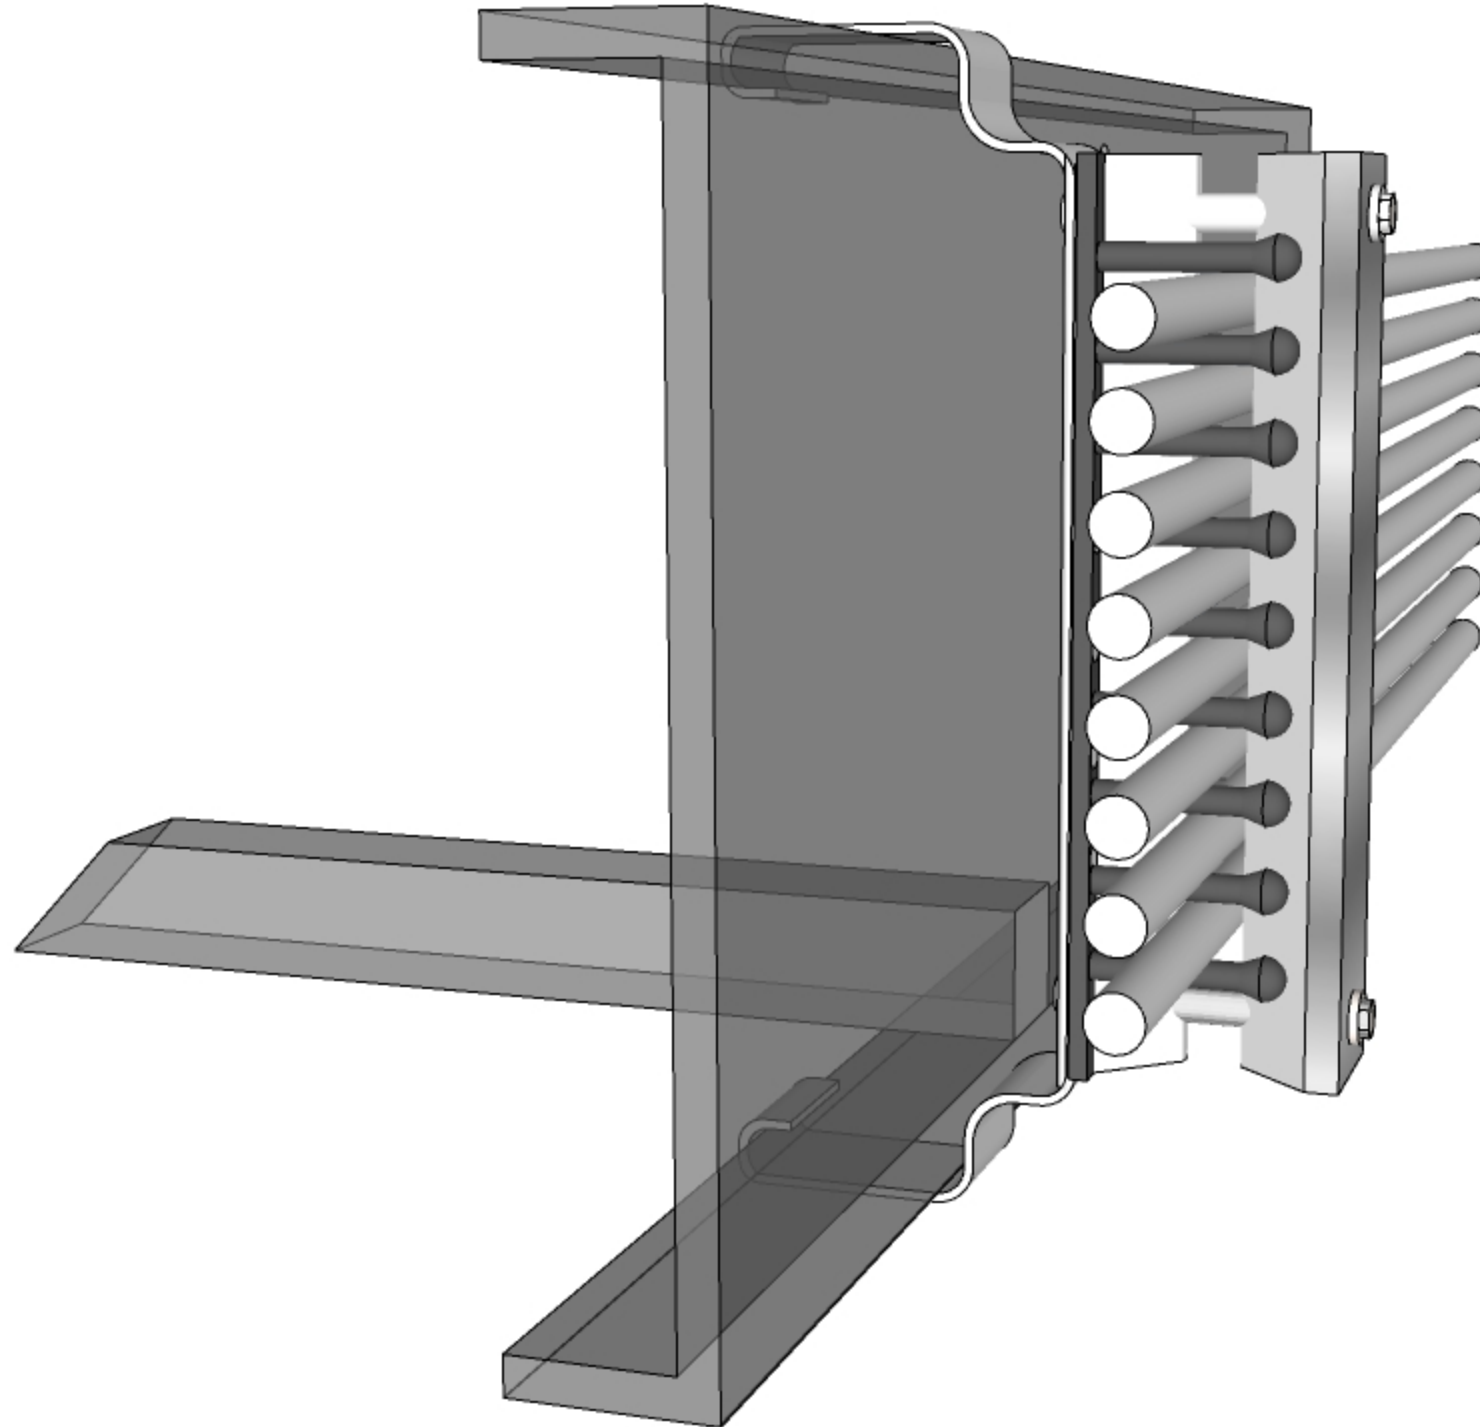

T-SEP Assembly

PTCB8000F-28NM

T-SEP Configuration:
PTCB-8000F Configuration
3/8" Dia. Tubing
8 Tubes
5 7/8" Assembly I.D.
1 3/4" Assembly Height
2 Hardware Access Holes