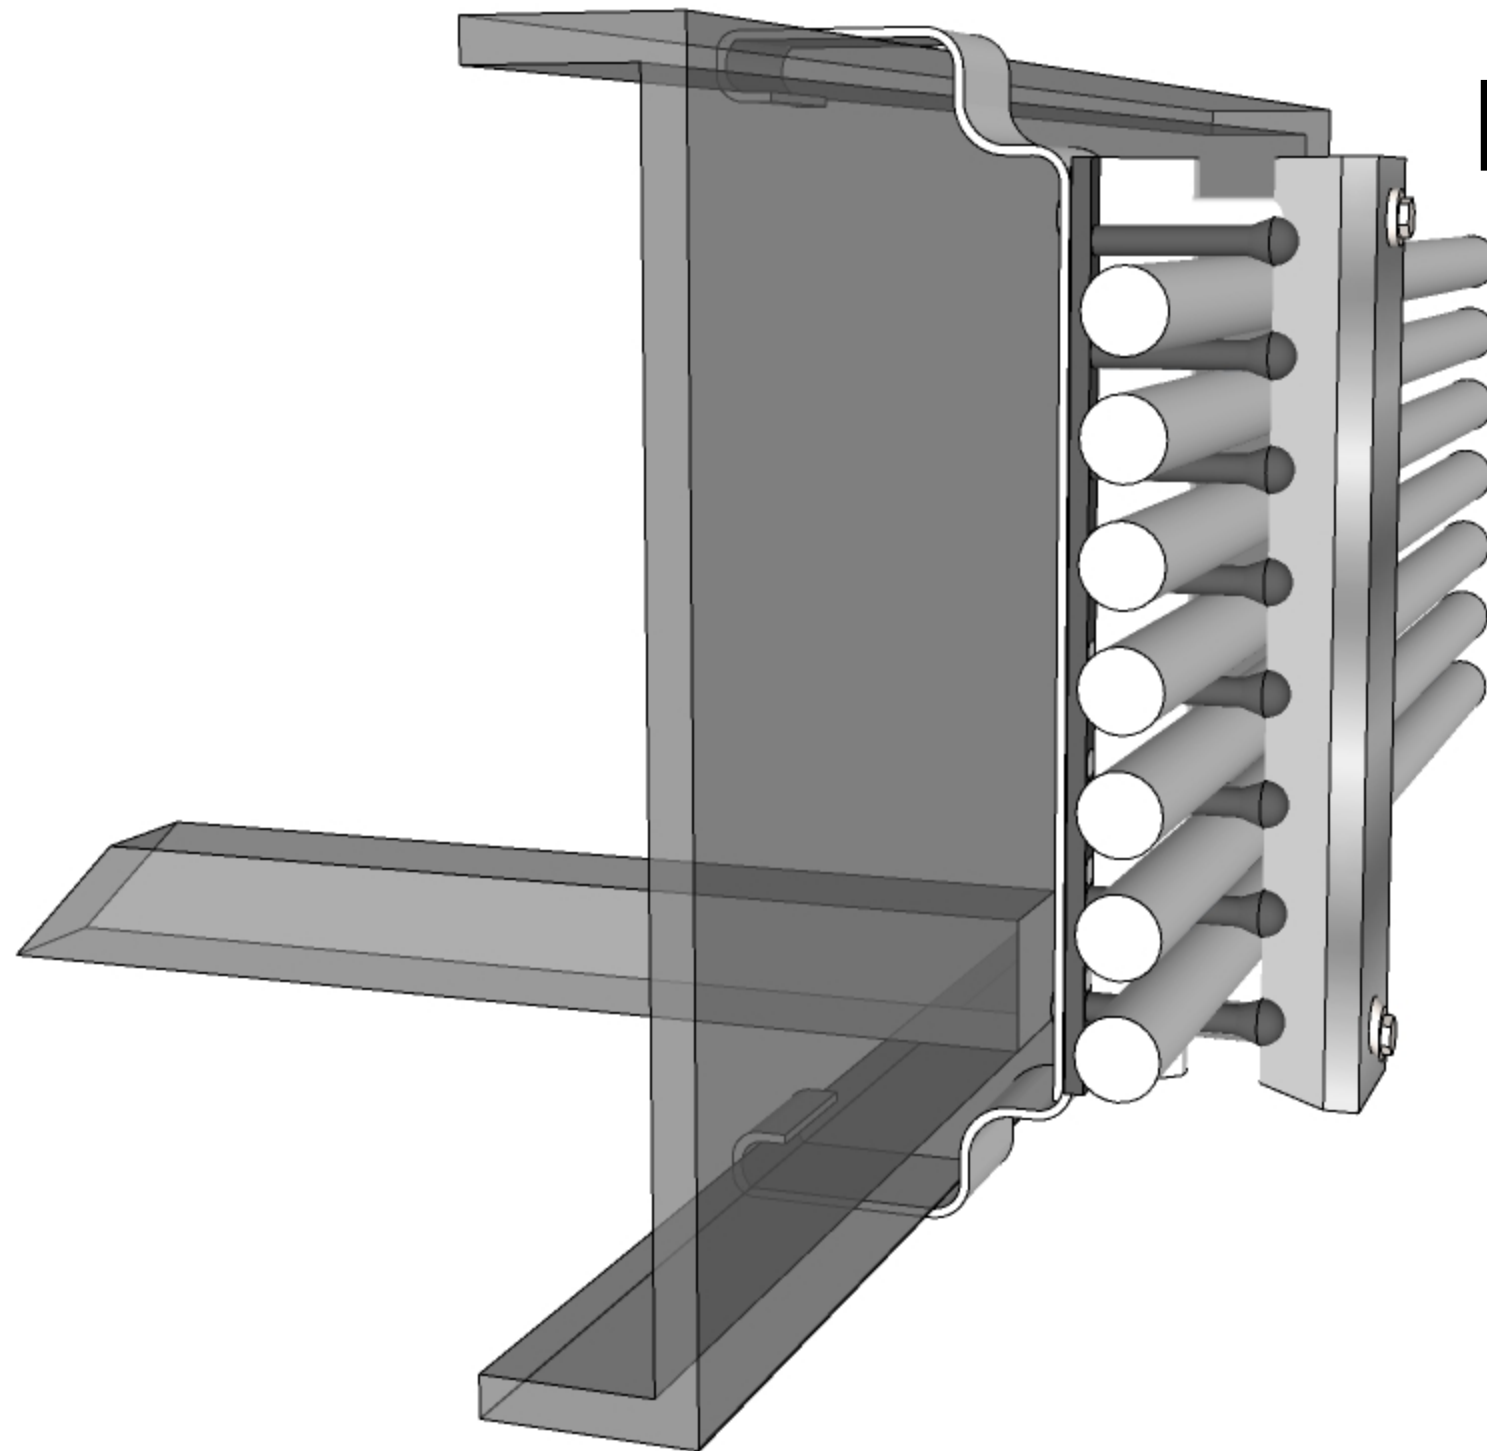

# T-SEP Assembly

## PTCB8000F-37NM

T-SEP Configuration:  
PTCB-8000F Configuration  
1/2" Dia. Tubing  
7 Tubes  
5 7/8" Assembly I.D.  
1 7/8" Assembly Height  
2 Hardware Access Holes