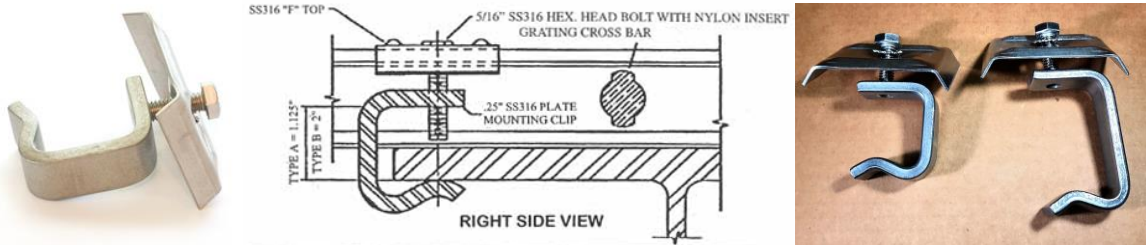

Production Fastening Systems, L.L.C.

New Orleans, LA

(SGC) Grating Clip Assembly

Part# **SGC-01M**
Type "A" DIM=1.125

Fasten to structural members 3/4" or less

Part# **SGC-02M**
Type "B" DIM=2.00

Fasten to structural members 7/8" or 1-1/2"